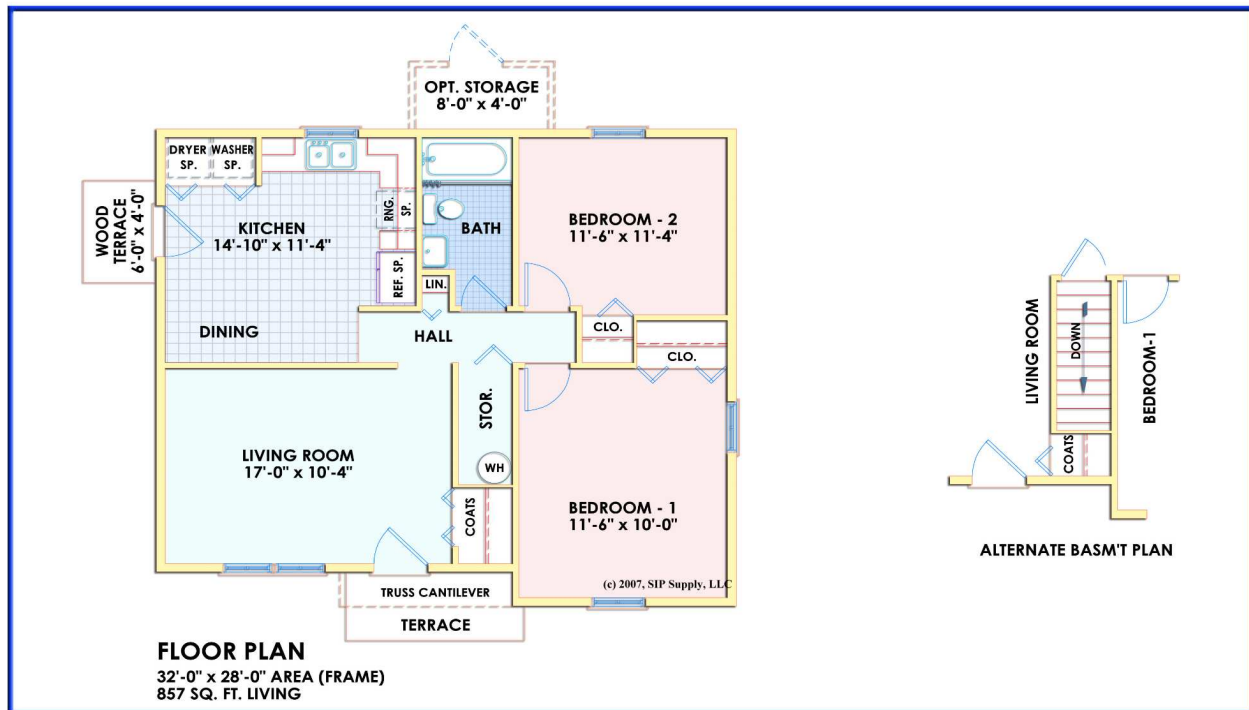

Typical SIP KIT Specifications:

- . Greenix 4.5" Polyurethane SIP - R-25 Exterior Wall
- . Greenix 6.5" Polyurethane SIP - R-40 Roof
- . Pre-cut in Factory
- . Installation Manual & Panel Layout
- . Full Set of Plans to Complete Home
- . Panels Numbered and Sorted
- . SIP Screws, Foam Sealants

"B" Series

Greenix Model: B007

- . 2 Bedroom
- . 1 Bathroom
- . 857 Square Feet